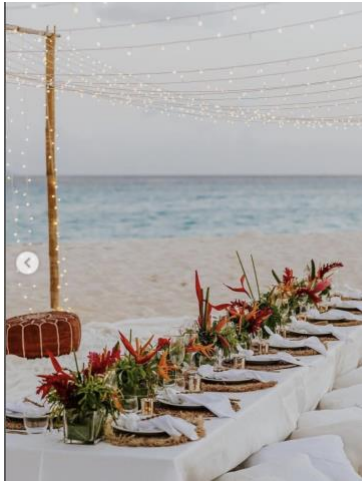

GROUP PACKAGE [EUR 1500]

Venue: Any beach on Mahé island

Number of guests: 5 pax or less

Time: 6:00 p.m. – 9:00 p.m. (depending on the tide and availability)

Wedding reception – Service and Décor include

- Chef service + 1 waitress
- Creole or international BBQ dinner on the beach
- Menu + water + 3 bottles of wine
- Table set up or picnic set up- cutlery, glasses, chairs tropical centrepiece or white and greenery
- Fairy lights canopy
- Representative attending the event ensuring all goes smoothly well